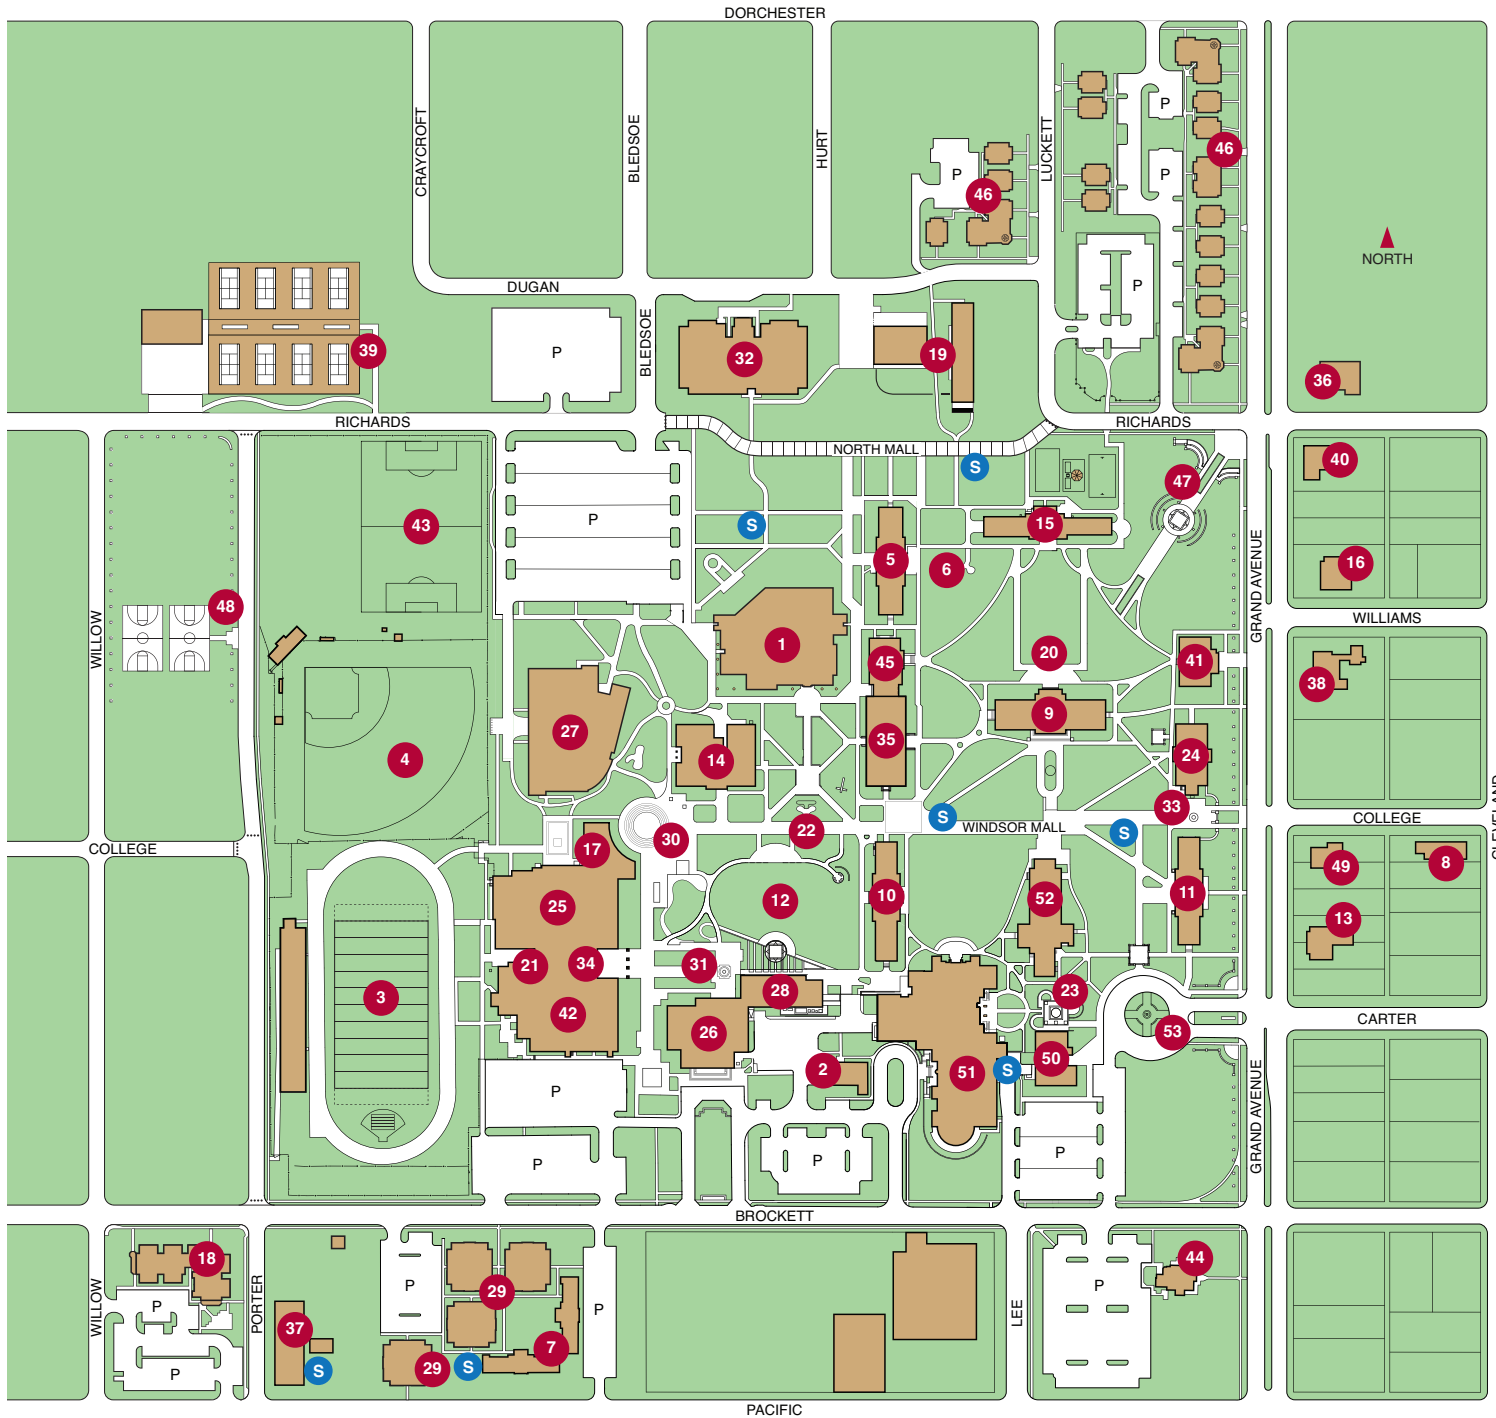

# Austin College Campus

## MAP KEY

1. Abell Library Center
  2. Adams Center
  3. Apple Stadium
  4. Baker Athletic Field
  5. Baker Residence Hall for Men
  6. Ella Barker Memorial Garden
  7. Bryan Apartments
  8. Carruth Guest House
  9. Caruth Administration Building
  10. Caruth Residence Hall for Women
  11. Clyde Residence Hall
  12. College Green
  13. Collins Alumni Center
  14. Craig Hall for Music
  15. Dean Residence Hall
  16. Detweiler House
  17. Dickey Fitness Pavilion
  18. The Flats at Brockett Court
  19. Forster Art Studio Complex
  20. Hall Graduation Court
  21. Hannah Natatorium
  22. Hersh Memorial Garden
  23. Honors Court and Collins Fountain
  24. Hopkins Social Science Center
  25. Hughey Gymnasium
  26. Ida Green Communication Center
  27. IDEA Center
  28. Jackson Technology Center
  29. Johnson 'Roo Suites
  30. Jonsson Fountain
  31. Jonsson Plaza
  32. Jordan Family Language House
  33. Kappa Fountain
  34. Mason Athletic-Recreation Complex
  35. Moody Center
  36. Moseley House
  37. Physical Plant Building
  38. President's House
  39. Russell Tennis Center
  40. Settles House
  41. Sherman Hall (Humanities) and Hoxie Thompson Auditorium
  42. Sid Richardson Recreation Center
  43. Soccer Field
  44. Temple Center for Teaching and Learning at Thompson House
  45. Thompson Hall (Sciences)
  46. The Village on Grand
  47. Williams Founders Plaza
  48. Williams Intramural Complex
  49. Windsor House
  50. Wortham Center
  51. Wright Campus Center
  52. Wynne Chapel
  53. Zauk Circle Drive and Garden
- P = Parking  
 S = Smoking Area