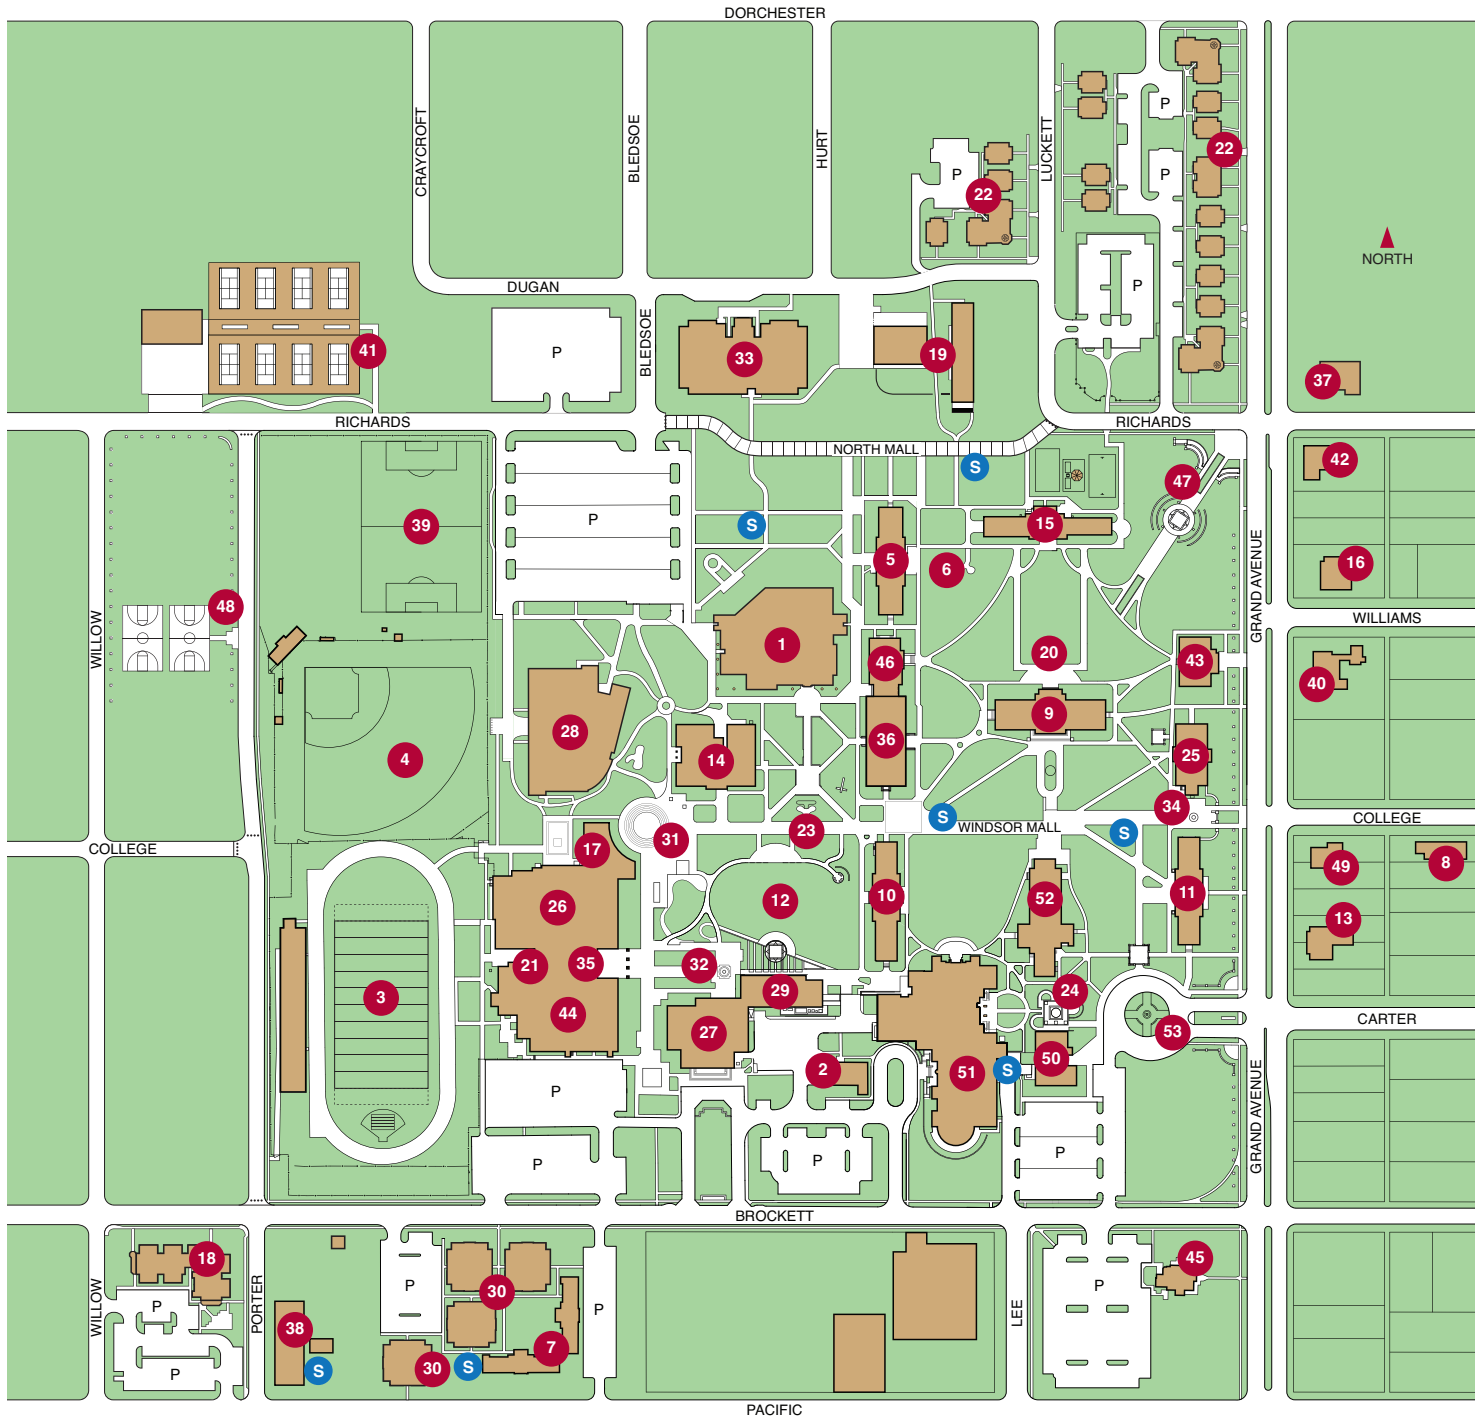

Austin College Campus

MAP KEY

1. Abell Library Center
 2. Adams Center
 3. Apple Stadium
 4. Baker Athletic Field
 5. Baker Residence Hall for Men
 6. Ella Barker Memorial Garden
 7. Bryan Apartments
 8. Carruth Guest House
 9. Caruth Administration Building
 10. Caruth Residence Hall for Women
 11. Clyde Residence Hall
 12. College Green
 13. Collins Alumni Center
 14. Craig Hall for Music
 15. Dean Residence Hall
 16. Detweiler House
 17. Dickey Fitness Pavilion
 18. The Flats at Brockett Court
 19. Forster Art Studio Complex
 20. Clyde L. Hall Graduation Court
 21. Hannah Natatorium
 22. The Hass Village on Grand
 23. Hersh Memorial Garden
 24. Honors Court and Collins Fountain
 25. Hopkins Social Science Center
 26. Hughey Gymnasium
 27. Ida Green Communication Center
 28. IDEA Center
 29. Jackson Technology Center
 30. Johnson 'Roo Suites
 31. Jonsson Fountain
 32. Jonsson Plaza
 33. Jordan Family Language House
 34. Kappa Fountain
 35. Mason Athletic-Recreation Complex
 36. Moody Center
 37. Moseley House
 38. Physical Plant Building
 39. Pierce Soccer Complex
 40. President's House
 41. Russell Tennis Center
 42. Settles House
 43. Sherman Hall (Humanities) and Hoxie Thompson Auditorium
 44. Sid Richardson Recreation Center
 45. Temple Center for Teaching and Learning at Thompson House
 46. Thompson Hall (Sciences)
 47. Williams Founders Plaza
 48. Williams Intramural Complex
 49. Windsor House
 50. Wortham Center
 51. Wright Campus Center
 52. Wynne Chapel
 53. Zauk Circle Drive and Garden
- P = Parking
 S = Smoking Area