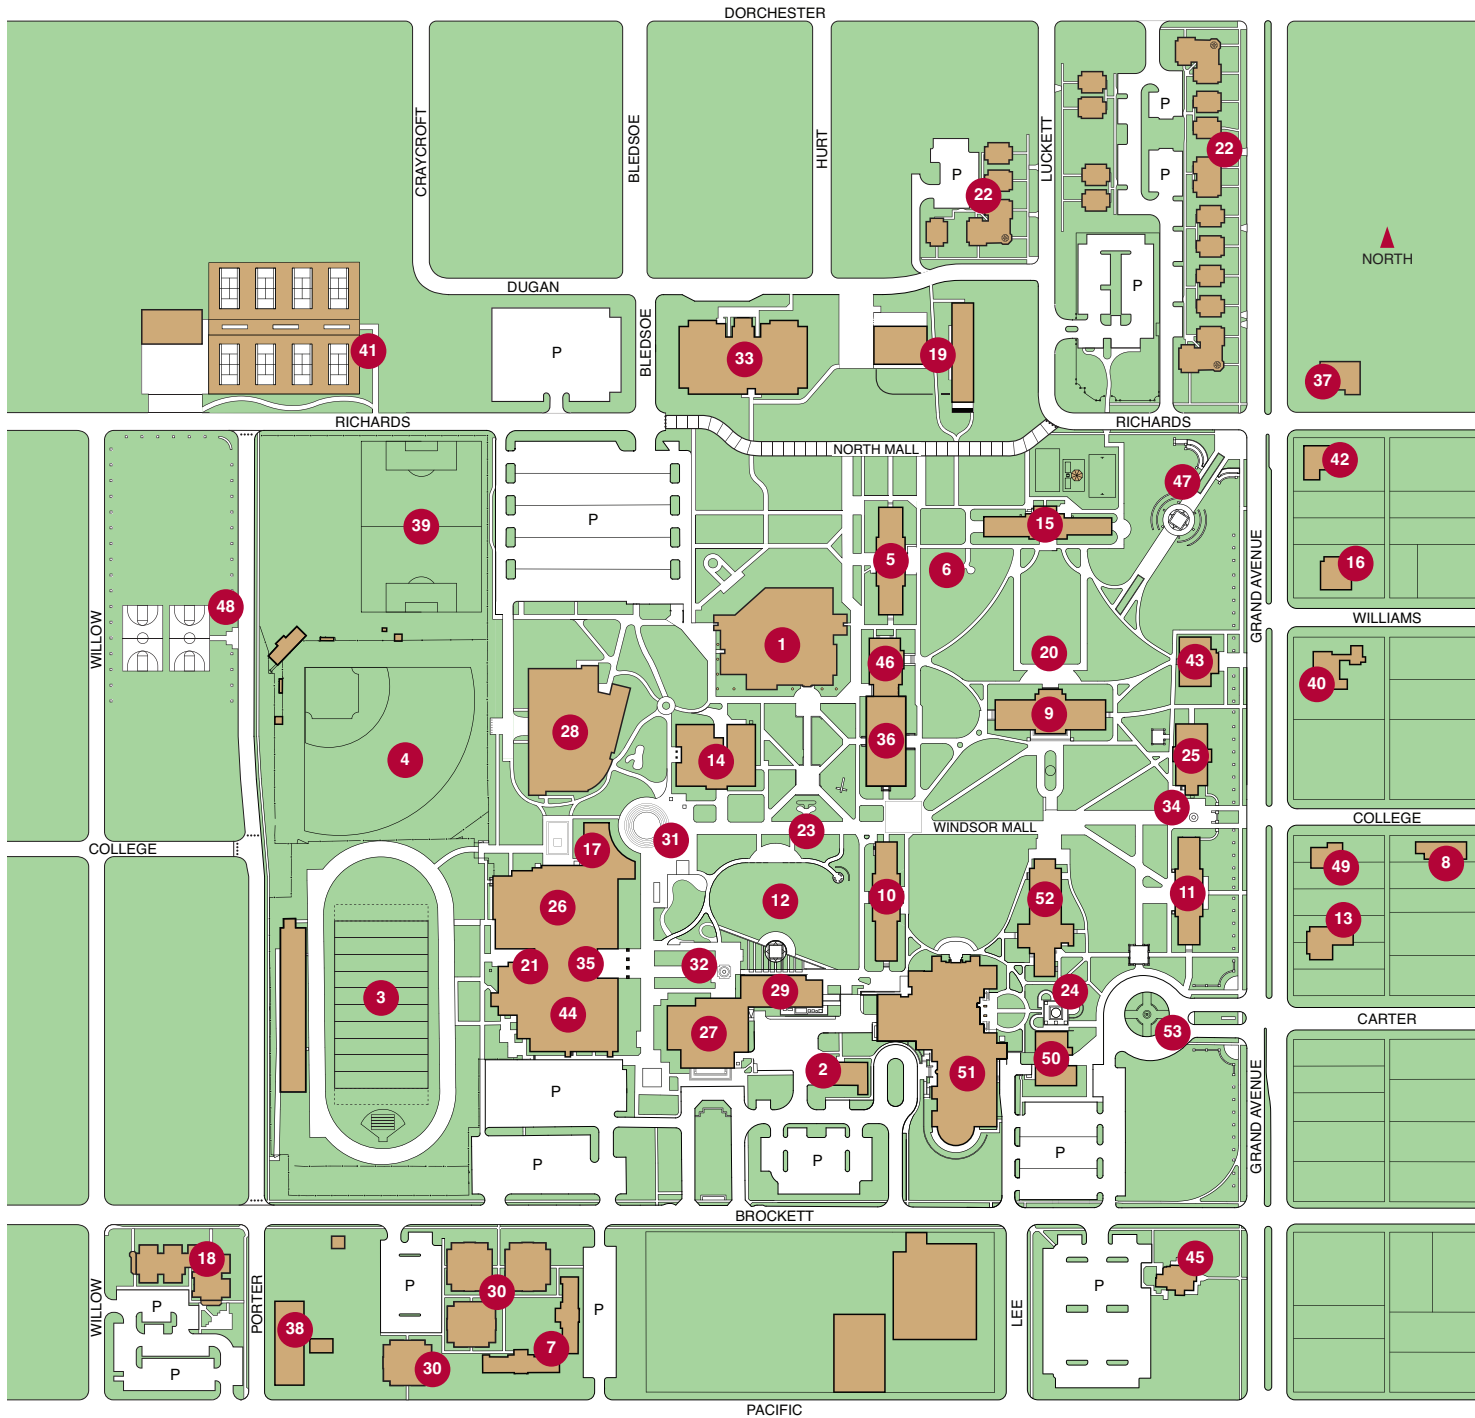

Austin College Campus

MAP KEY

1. Abell Library Center
 2. Adams Center
 3. Apple Stadium
 4. Baker Athletic Field
 5. Baker Residence Hall for Men
 6. Ella Barker Memorial Garden
 7. Bryan Apartments
 8. Carruth Guest House
 9. Caruth Administration Building
 10. Caruth Residence Hall for Women
 11. Clyde Residence Hall
 12. College Green
 13. Collins Alumni Center
 14. Craig Hall for Music
 15. Dean Residence Hall
 16. Detweiler House
 17. Dickey Fitness Pavilion
 18. The Flats at Brockett Court
 19. Forster Art Studio Complex
 20. Clyde L. Hall Graduation Court
 21. Hannah Natatorium
 22. The Hass Village on Grand
 23. Hersh Memorial Garden
 24. Honors Court and Collins Fountain
 25. Hopkins Social Science Center
 26. Hughey Gymnasium
 27. Ida Green Communication Center
 28. IDEA Center
 29. Jackson Technology Center
 30. Johnson 'Roo Suites
 31. Jonsson Fountain
 32. Jonsson Plaza
 33. Jordan Family Language House
 34. Kappa Fountain
 35. Mason Athletic-Recreation Complex
 36. Moody Center
 37. Moseley House
 38. Physical Plant Building
 39. Pierce Soccer Complex
 40. President's House
 41. Russell Tennis Center
 42. Settles House
 43. Sherman Hall (Humanities) and Hoxie Thompson Auditorium
 44. Sid Richardson Recreation Center
 45. Temple Center for Teaching and Learning at Thompson House
 46. Thompson Hall (Sciences)
 47. Williams Founders Plaza
 48. Williams Intramural Complex
 49. Windsor House
 50. Wortham Center
 51. Wright Campus Center
 52. Wynne Chapel
 53. Zauk Circle Drive and Garden
- P = Parking