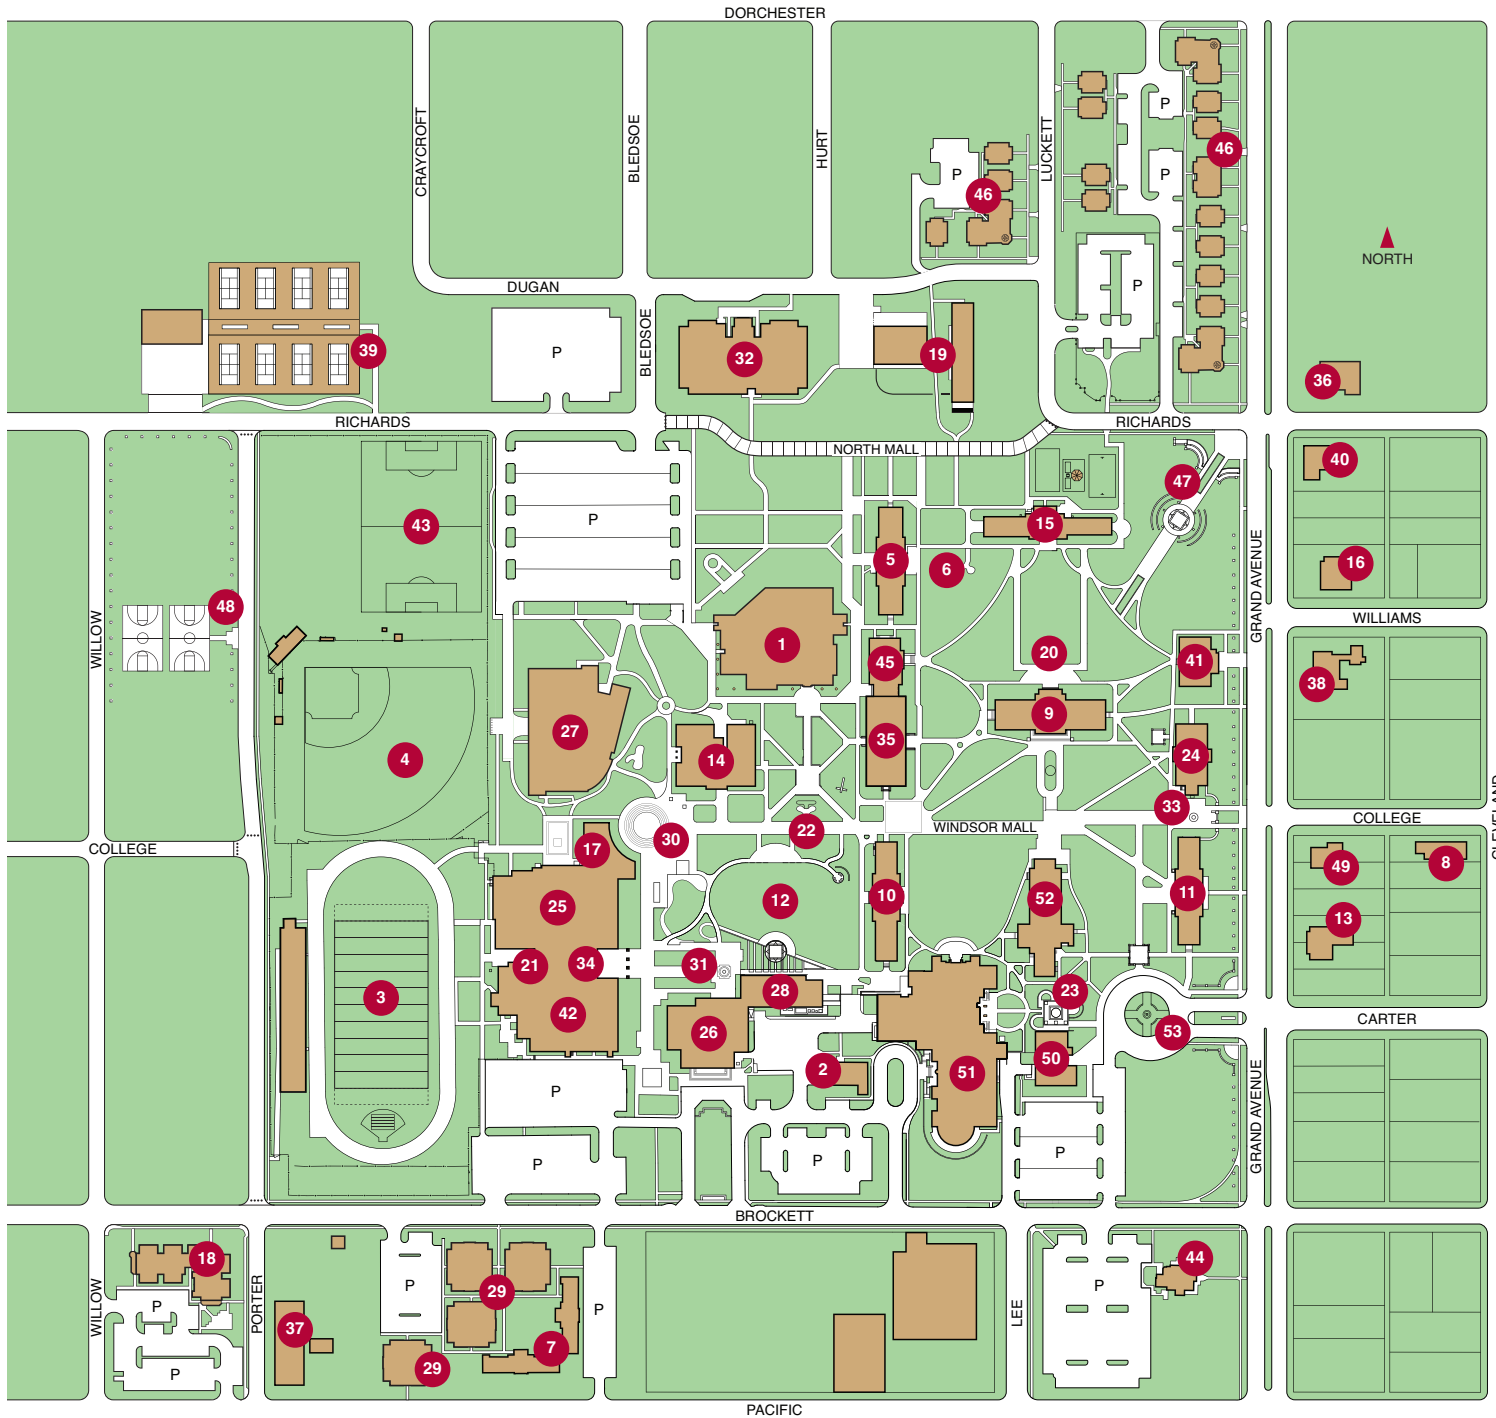

# Austin College Campus

## MAP KEY

1. Abell Library Center
  2. Adams Center
  3. Apple Stadium
  4. Baker Athletic Field
  5. Baker Residence Hall for Men
  6. Ella Barker Memorial Garden
  7. Bryan Apartments
  8. Carruth Guest House
  9. Caruth Administration Building
  10. Caruth Residence Hall for Women
  11. Clyde Residence Hall
  12. College Green
  13. Collins Alumni Center
  14. Craig Hall for Music
  15. Dean Residence Hall
  16. Detweiler House
  17. Dickey Fitness Pavilion
  18. The Flats at Brockett Court
  19. Forster Art Studio Complex
  20. Hall Graduation Court
  21. Hannah Natatorium
  22. Hersh Memorial Garden
  23. Honors Court and Collins Fountain
  24. Hopkins Social Science Center
  25. Hughey Gymnasium
  26. Ida Green Communication Center
  27. IDEA Center
  28. Jackson Technology Center
  29. Johnson 'Roo Suites
  30. Jonsson Fountain
  31. Jonsson Plaza
  32. Jordan Family Language House
  33. Kappa Fountain
  34. Mason Athletic-Recreation Complex
  35. Moody Center
  36. Moseley House
  37. Physical Plant Building
  38. President's House
  39. Russell Tennis Center
  40. Settles House
  41. Sherman Hall (Humanities) and Hoxie Thompson Auditorium
  42. Sid Richardson Recreation Center
  43. Soccer Field
  44. Temple Center for Teaching and Learning at Thompson House
  45. Thompson Hall (Sciences)
  46. The Village on Grand
  47. Williams Founders Plaza
  48. Williams Intramural Complex
  49. Windsor House
  50. Wortham Center
  51. Wright Campus Center
  52. Wynne Chapel
  53. Zauk Circle Drive and Garden
- P = Parking