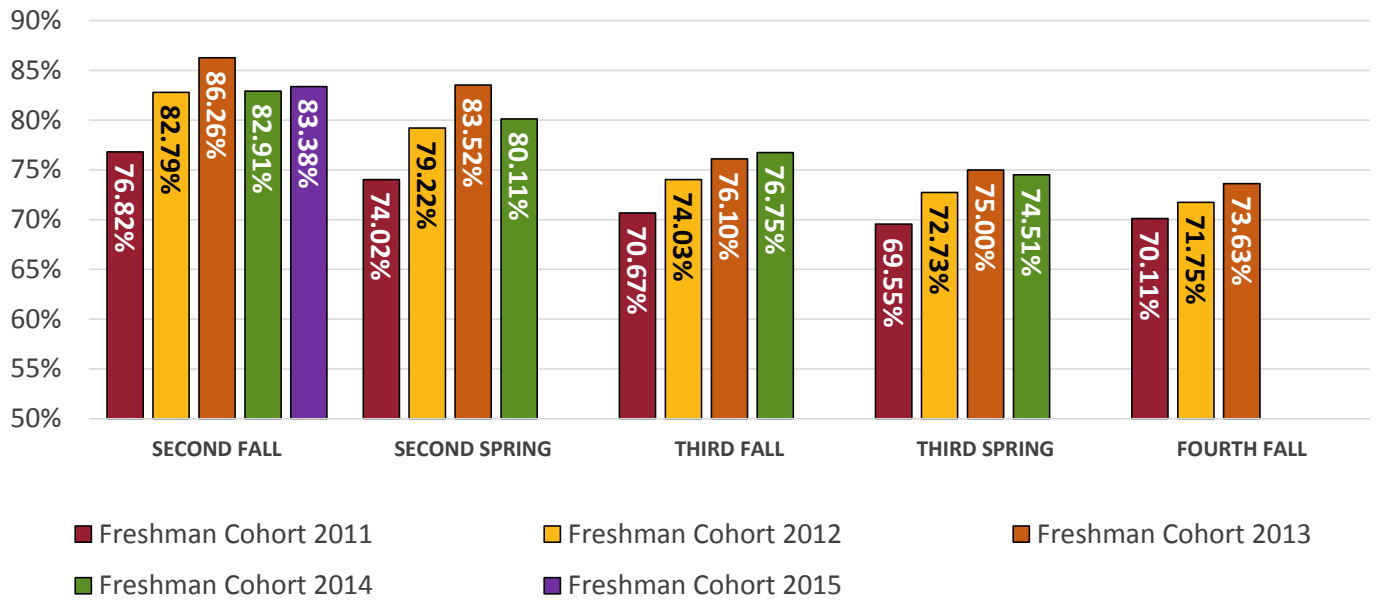

Austin College Freshman to Sophomore Retention Rates

As of 6/15/2017

Austin College Graduation Rates

As of 6/15/2017