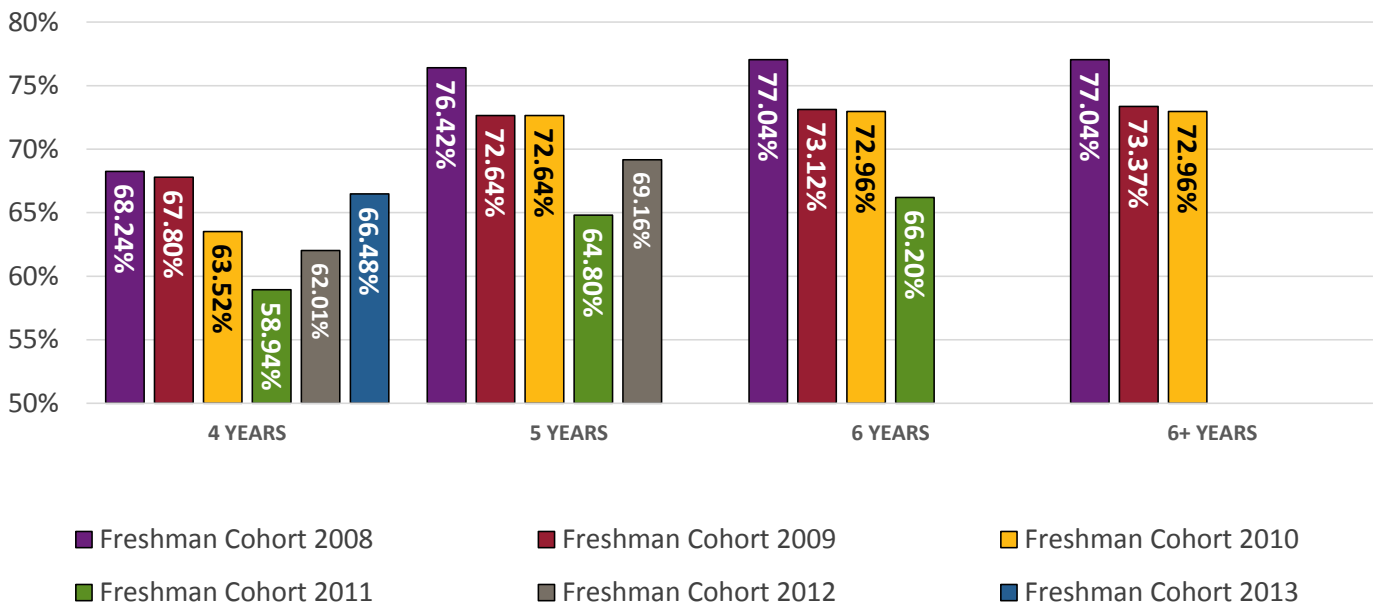

Austin College Freshman to Sophomore Retention Rates

As of 6/15/2017

Austin College Graduation Rates

As of 6/15/2017