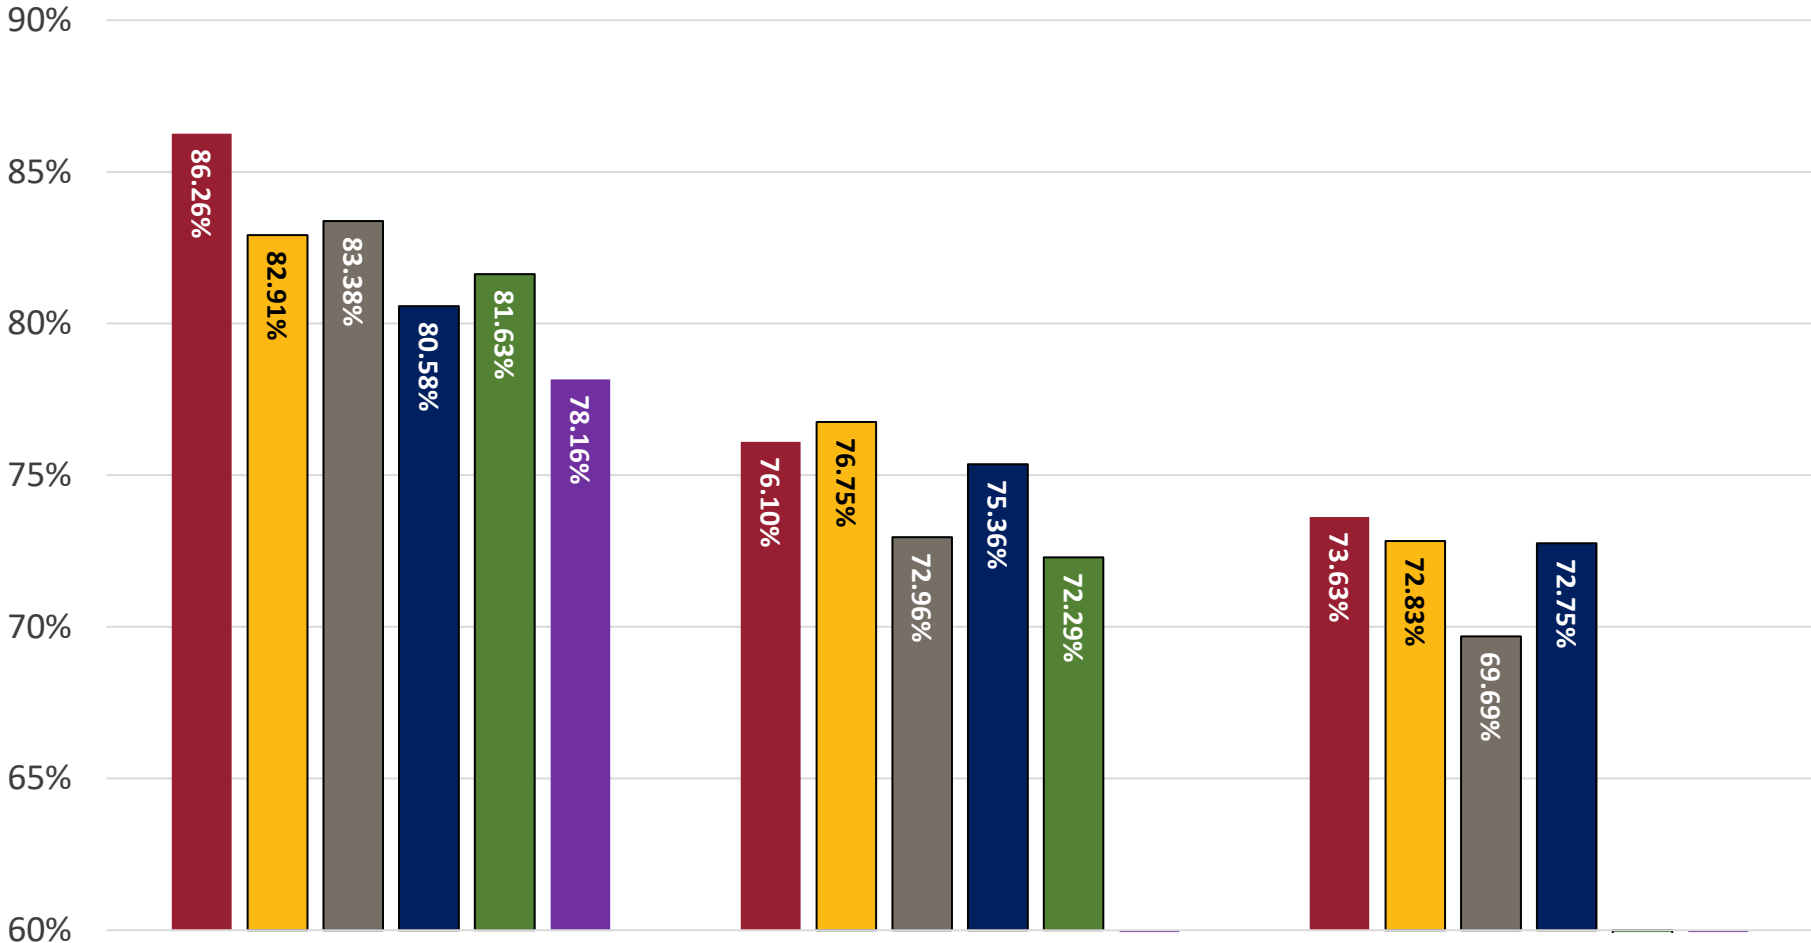

# Austin College Retention Rates by Fall Semester

- Freshman Cohort 2013
- Freshman Cohort 2014
- Freshman Cohort 2015
- Freshman Cohort 2016
- Freshman Cohort 2017
- Freshman Cohort 2018

# Austin College Graduation Rates

Freshman Cohort 2010

Freshman Cohort 2011

Freshman Cohort 2012

Freshman Cohort 2013

Freshman Cohort 2014

Freshman Cohort 2015