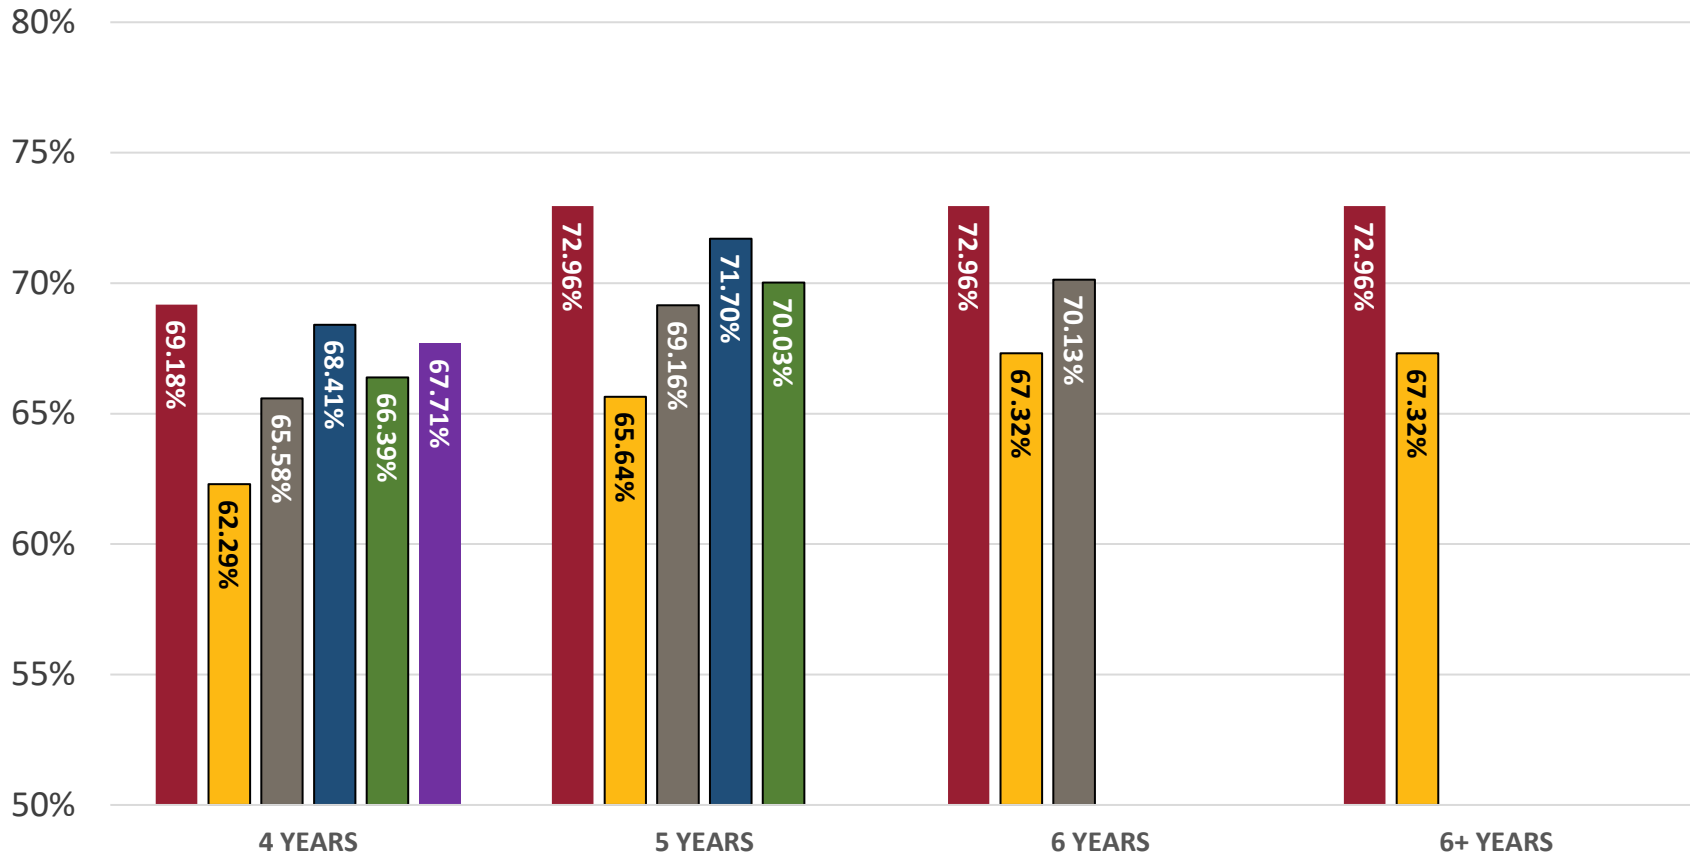

# Austin College Retention Rates by Fall Semester

- Freshman Cohort 2013
- Freshman Cohort 2014
- Freshman Cohort 2015
- Freshman Cohort 2016
- Freshman Cohort 2017
- Freshman Cohort 2018

# Austin College Graduation Rates

Freshman Cohort 2010

Freshman Cohort 2011

Freshman Cohort 2012

Freshman Cohort 2013

Freshman Cohort 2014

Freshman Cohort 2015