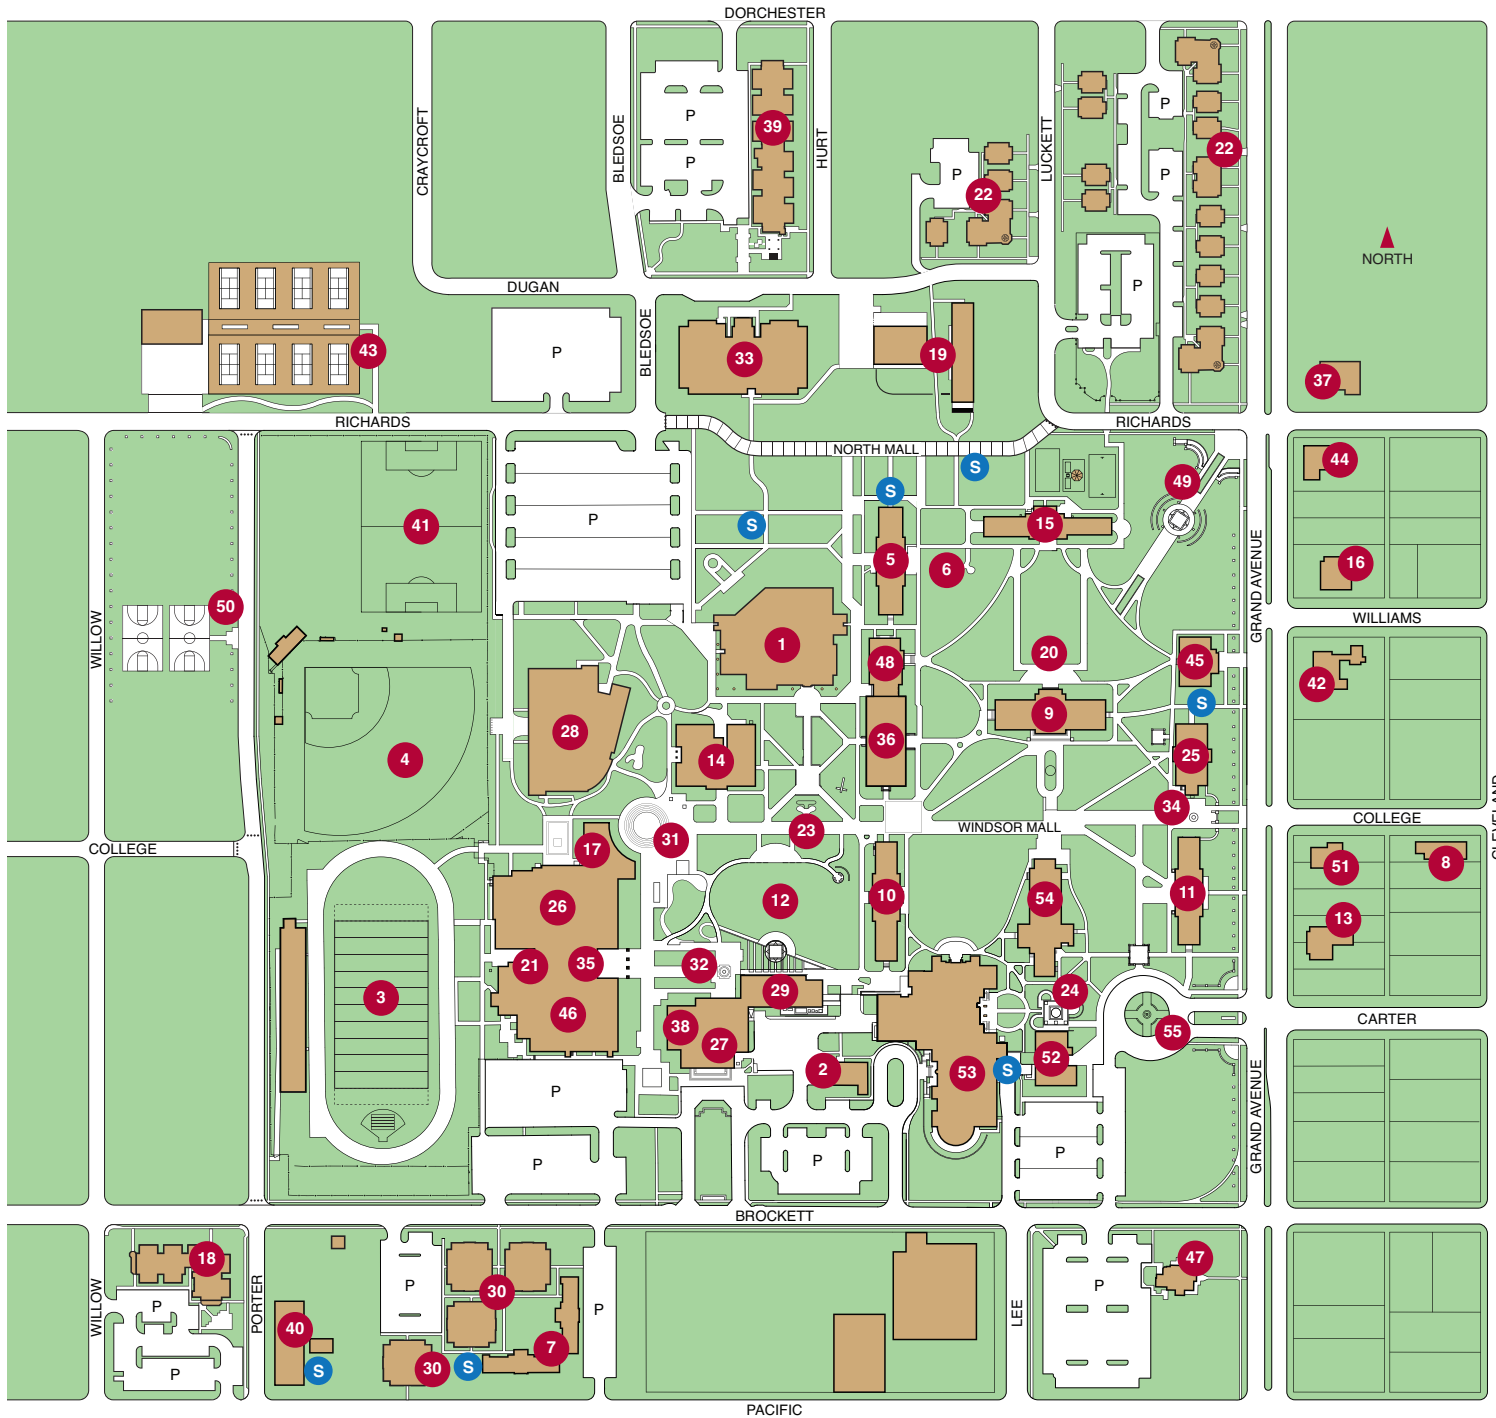

Designated Smoking Areas

MAP KEY

1. Abell Library Center
 2. Adams Center (Health Services)
 3. Apple Stadium
 4. Baker Athletic Field
 5. Baker Residence Hall for Men
 6. Ella Barker Memorial Garden
 7. Bryan Apartments
 8. Carruth Guest House
 9. Caruth Administration Building
 10. Caruth Residence Hall for Women
 11. Clyce Residence Hall
 12. College Green
 13. Collins Alumni Center
 14. Craig Hall for Music
 15. Dean Residence Hall
 16. Detweiler House
 17. Dickey Fitness Pavilion
 18. The Flats at Brockett Court
 19. Forster Art Studio Complex
 20. Clyde L. Hall Graduation Court
 21. Hannah Natatorium
 22. The Hass Village on Grand
 23. Hersh Memorial Garden
 24. Honors Court and Collins Fountain
 25. Hopkins Social Science Center
 26. Hughey Gymnasium
 27. Ida Green Communication Center
 28. IDEA Center
 29. Jackson Technology Center
 30. Johnson 'Roo Suites
 31. Jonsson Fountain
 32. Jonsson Plaza
 33. Jordan Family Language House
 34. Kappa Fountain
 35. Mason Athletic-Recreation Complex
 36. Morris Center (Formerly Moody Center)
 37. Moseley House
 38. Sally and Jim Nation Theatre
 39. North Flats
 40. Physical Plant Building
 41. Pierce Soccer Complex
 42. President's Home at Wood House
 43. Russell Tennis Center (Jordan Courts)
 44. Settles House
 45. Sherman Hall (Humanities) and Hoxie Thompson Auditorium
 46. Sid Richardson Recreation Center
 47. Temple Center for Teaching and Learning at Thompson House
 48. Thompson Hall
 49. Williams Founders Plaza
 50. Williams Intramural Complex
 51. Windsor House
 52. Wortham Center
 53. Wright Campus Center
 54. Wynne Chapel
 55. Zauk Circle Drive and Garden
- P = Parking
 S = Smoking Area